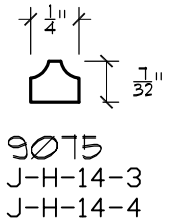

Flute & Bead

9094
C5-12-2
C5-12-3
(SAME KNIFE
AS 10065)

9097
M4-12-10